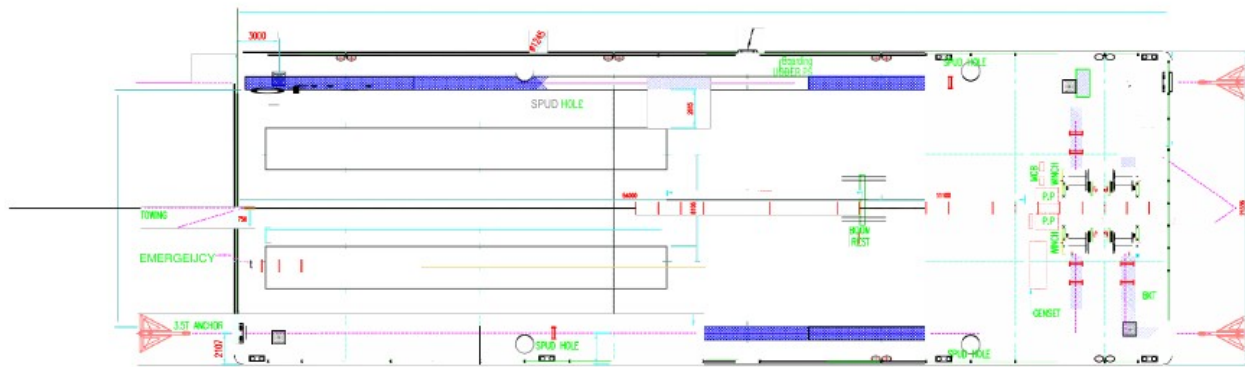

WORLD WIDE EQUIPMENT

and UDDER SB	
WORLD WIDE EQUIPMENT FAR EAST PTE LTD	

Particulars are believed to be correct but not guaranteed. Owners reserve the rights to amend the specifications without notifications. Particulars are entirely without warranty as to correctness and interested parties must inspect vessel's certificates & drawings and/or physically inspect the vessel.

World Wide Equipment

Mezzanine Floor, Office M2
Al Mujahid Printing Press
Old Mazda Road
P.O. Box 63297
United Arab Emirates, Abu Dhabi
Phone: +971563734526
Email: info@wwe-me.com

WORLD WIDE EQUIPMENT

Middle East

Commercial agents

LKL Middle East
Boulevard Plaza tower 1
United Arab Emirates, Dubai
P.O. Box: 334032
Phone: +971563734526
E-mail: info@lklme.com
www.lklme.com