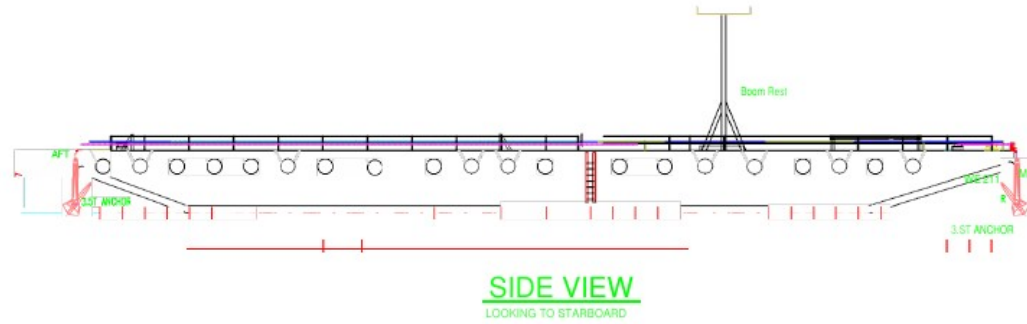

WORLD WIDE EQUIPMENT

and UDDER SB	
WORLD WIDE EQUIPMENT FAR EAST PTE LTD	

Particulars are believed to be correct but not guaranteed. Owners reserve the rights to amend the specifications without notifications. Particulars are entirely without warranty as to correctness and interested parties must inspect vessel's certificates & drawings and/or physically inspect the vessel.

World Wide Equipment

Mezzanine Floor, Office M2
Al Mujahid Printing Press
Old Mazda Road
P.O. Box 63297
United Arab Emirates, Abu Dhabi
Phone: +971563734526
Email: info@wwe-me.com

WORLD WIDE EQUIPMENT

Middle East

Commercial agents

LKL Middle East
Boulevard Plaza tower 1
United Arab Emirates, Dubai
P.O. Box: 334032
Phone: +971563734526
E-mail: info@lklme.com
www.lklme.com