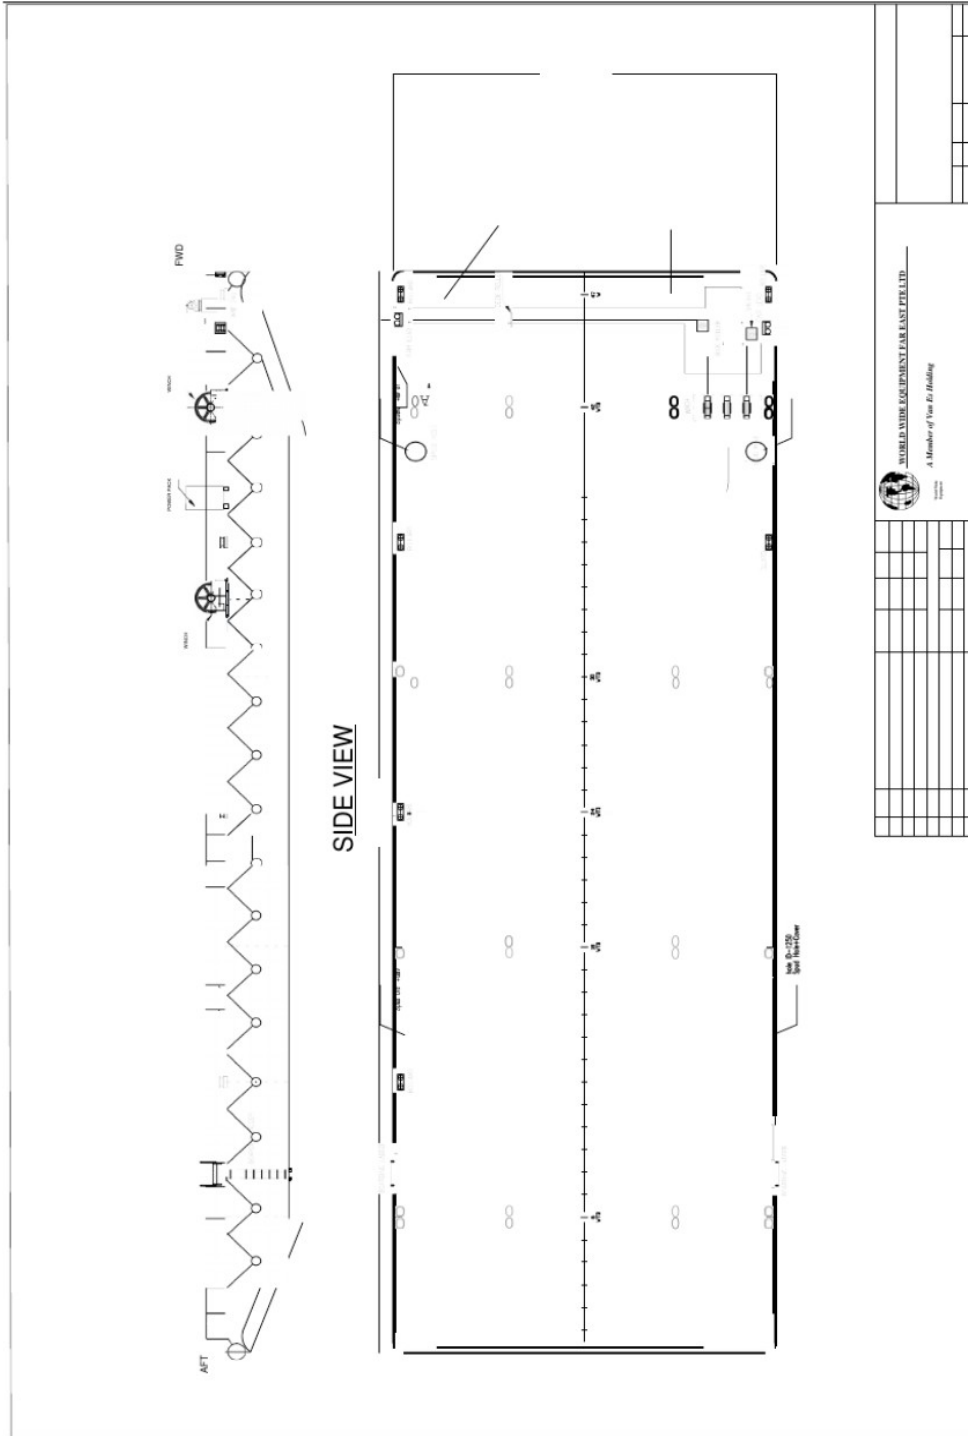

WORLD WIDE EQUIPMENT

Particulars are believed to be correct but not guaranteed. Owners reserve the rights to amend the specifications without notifications. Particulars are entirely without warranty as to correctness and interested parties must inspect vessel's certificates & drawings and/or physically inspect the vessel. World Wide Equipment Far East is a Member of the Van Es Holding Group of Companies

World Wide Equipment

Mezzanine Floor, Office M2
Al Mujahid Printing Press
Old Mazda Road
P.O. Box 63297
United Arab Emirates, Abu Dhabi
Phone: +971563734526
Email: info@wwe-me.com

Commercial agents

LKL Middle East
Boulevard Plaza tower 1
United Arab Emirates, Dubai
P.O. Box: 334032
Phone: +971563734526
E-mail: info@lklme.com
www.lklme.com