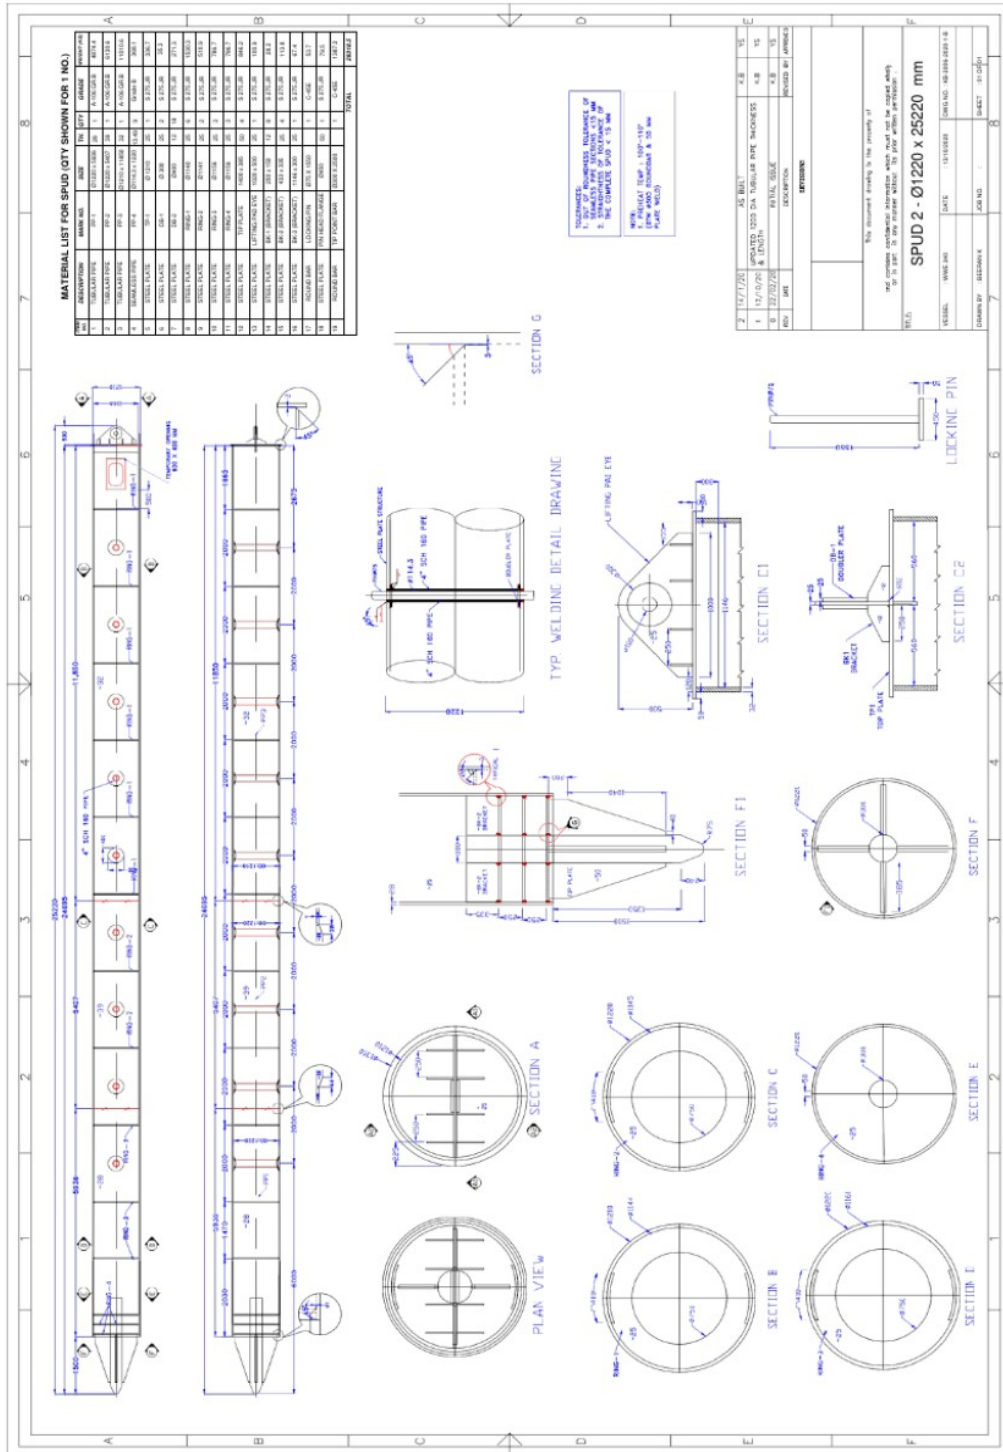

WORLD WIDE EQUIPMENT

Particulars are believed to be correct but not guaranteed. Owners reserve the rights to amend the specifications without notifications. Particulars are entirely without warranty as to correctness and interested parties must inspect vessel's certificates & drawings and/or physically inspect the vessel. World Wide Equipment Far East is a Member of the Van Es Holding Group of Companies

World Wide Equipment

Mezzanine Floor, Office M2
Al Mujahid Printing Press
Old Mazda Road
P.O. Box 63297
United Arab Emirates, Abu Dhabi
Phone: +971563734526
Email: info@wwe-me.com

WORLD WIDE EQUIPMENT

Middle East

Commercial agents

LKL Middle East
Boulevard Plaza tower 1
United Arab Emirates, Dubai
P.O. Box: 334032
Phone: +971563734526
E-mail: info@lklme.com
www.lklme.com