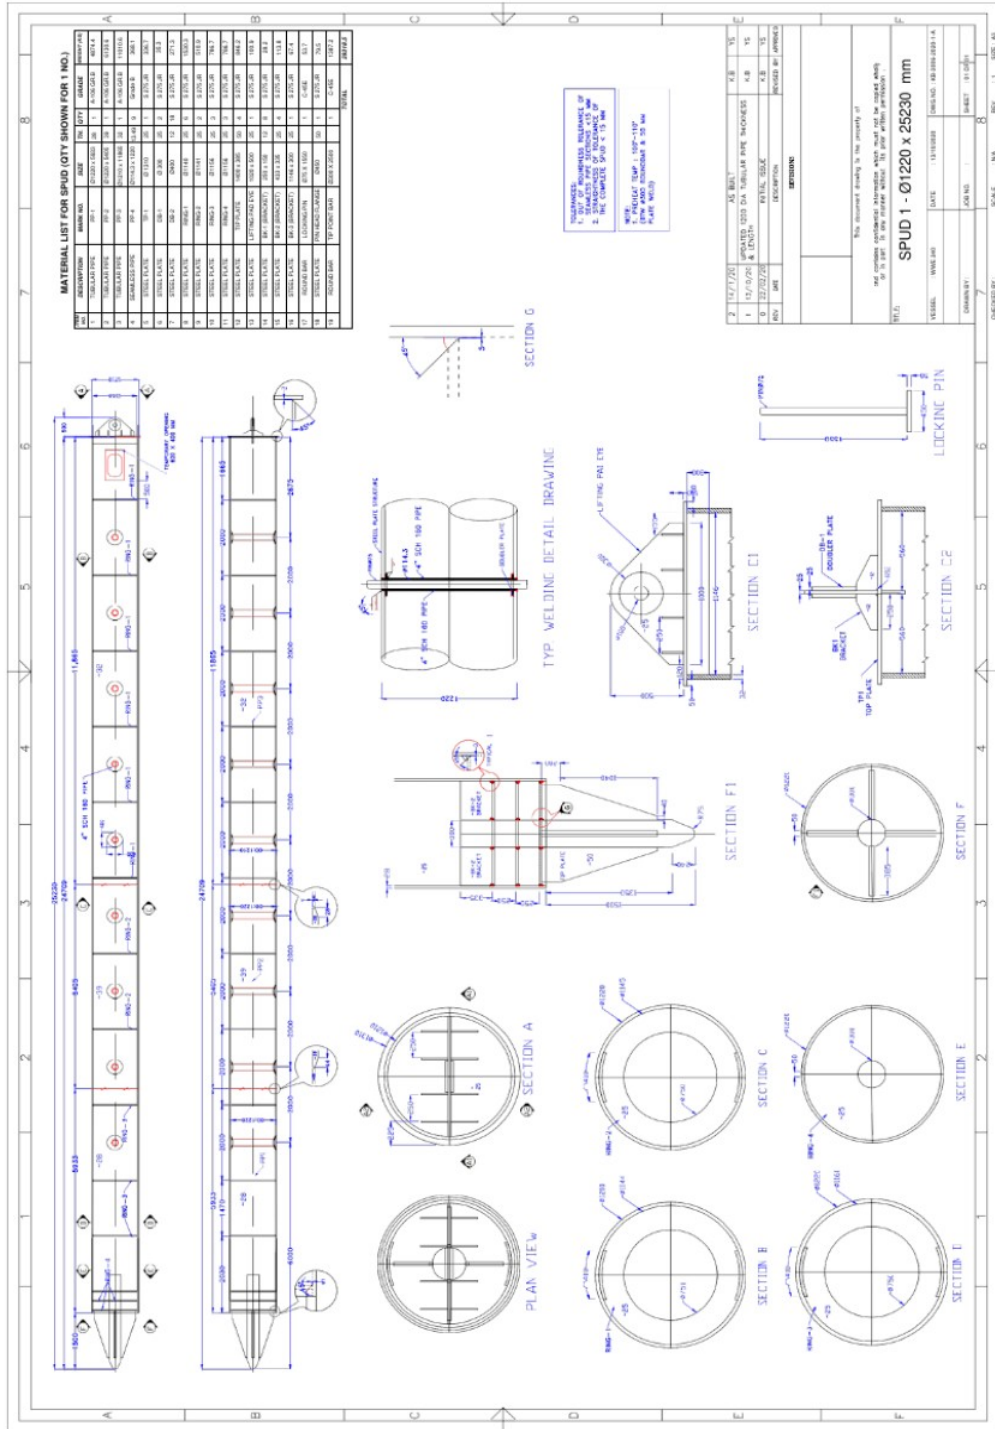

Particulars are believed to be correct but not guaranteed. Owners reserve the rights to amend the specifications without notifications. Particulars are entirely without warranty as to correctness and interested parties must inspect vessel's certificates & drawings and/or physically inspect the vessel. World Wide Equipment Far East is a Member of the Van Es Holding Group of Companies

World Wide Equipment

Mezzanine Floor, Office M2
Al Mujahid Printing Press
Old Mazda Road
P.O. Box 63297
United Arab Emirates, Abu Dhabi
Phone: +971563734526
Email: info@wwe-me.com

WORLD WIDE EQUIPMENT

Commercial agents

LKL Middle East
Boulevard Plaza tower 1
United Arab Emirates, Dubai
P.O. Box: 334032
Phone: +971563734526
E-mail: info@lklme.com
www.lklme.com